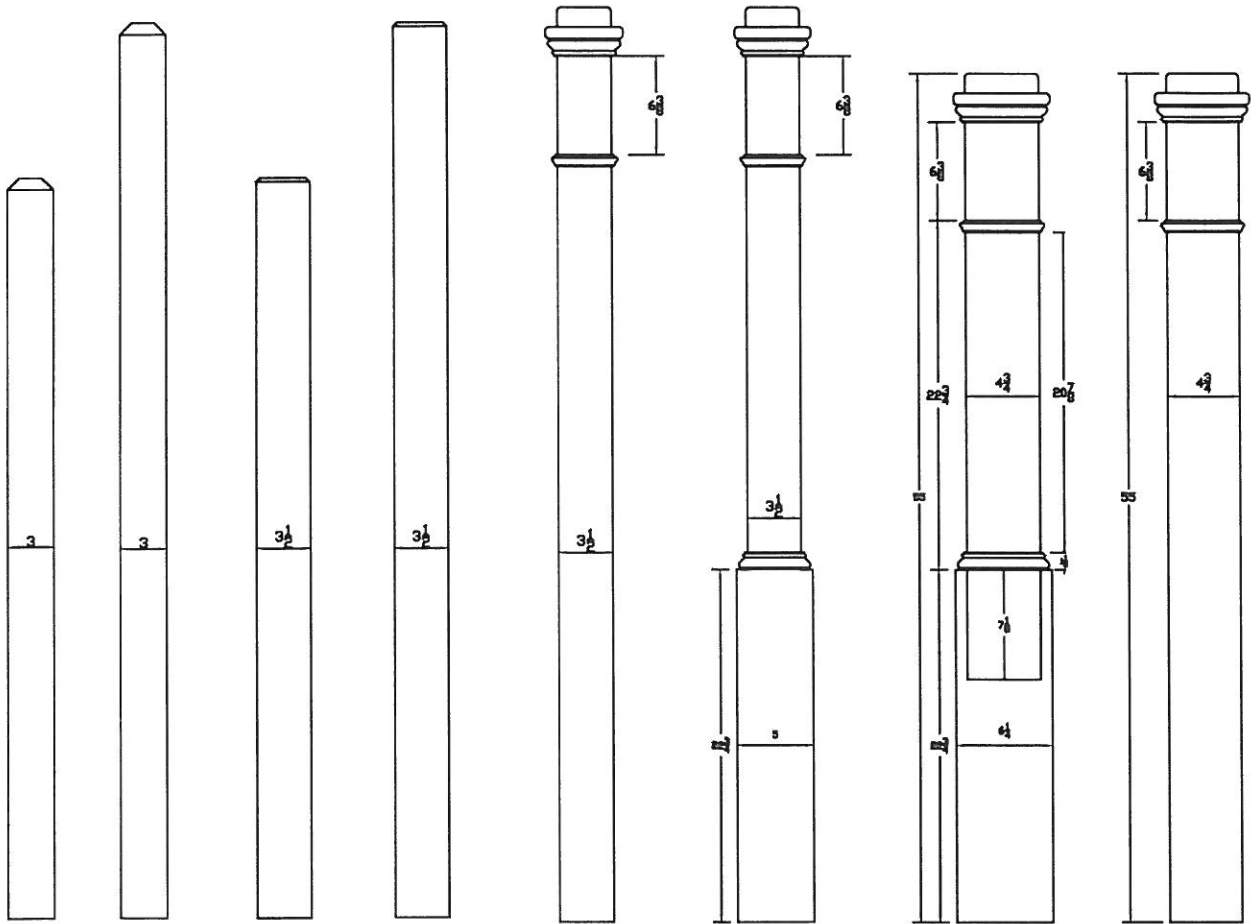

BALSAM MILLWORK NEWEL POST

MANY SPECIES AND STYLES IN STOCK

(LOOK AT OUR STAIR PARTS BOOK)

NP4073
3 X 3
48"

NP4074
3 X 3
58"

NP4000
3 1/2 X 3 1/2
48"

NP4001
3 1/2 X 3 1/2
58"

NP4080
3 1/2 X 3 1/2
58"

NP4080B
3 1/2 X 3 1/2
58"
WITH BASE
WRAP

BN4091
6 1/4 X 6 1/4
55"
WITH BASE
WRAP

BN4075
4 3/4 X 4 3/4
55"

(ASSEMBLED BOX NEWELS ARE MADE OF SOLID WOOD BUT ARE HOLLOW)

MATCHING TREADS, RISERS AND HANDRAILS IN MANY SPECIES LIKE RED OAK, ALDER, WHITE OAK, HICKORY, MAPLE, CHERRY, BIRCH AND OTHERS, LOOK AT OUR STOCK STAIR PARTS BOOK!