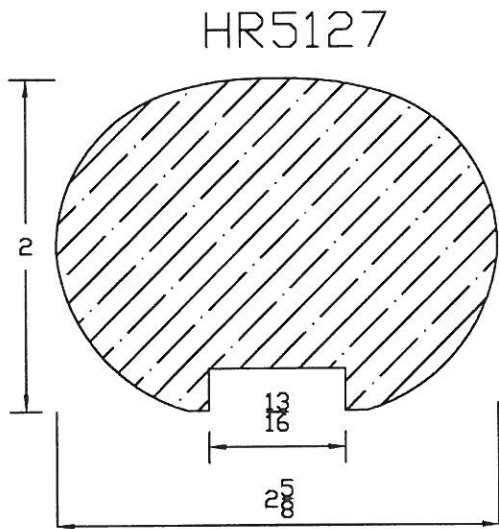

HR51151.50

HR51151.75

BALSAM MILLWORK HAND RAILS

Width may be modified

stocked in red oak only

BALSAM MILLWORK HAND RAILS

BALSAM MILLWORK HAND RAILS

HR5117NP